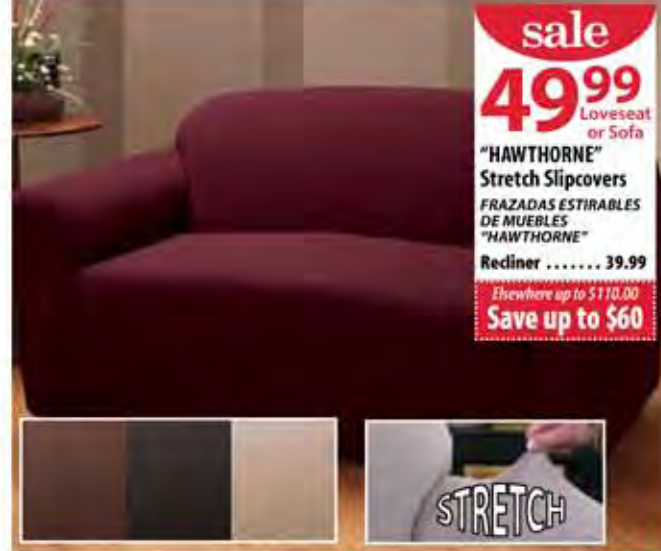

sale
49⁹⁹
Loveseat
or Sofa
"HAWTHORNE"
Stretch Slipcovers
FRAZADAS ESTIRABLES
DE MUEBLES
"HAWTHORNE"
Recliner 39.99
Elsewhere up to $110.00
Save up to $60