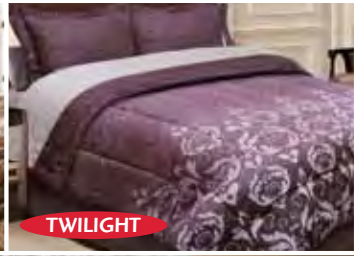

ANNA'S LINENS®

LARGEST SELECTION AT THE LOWEST PRICES YOU'LL FIND

ZEBRA

entire stock on sale

any size

BED IN A BAGS
CONJUNTOS DE CAMA EN BOLSA

Set includes: - Comforter - Sheet Set - Bedskirt - Sham(s). Limit 2.

29⁹⁹
Twin • Full
Queen • King

Elsewhere up to \$100.00 **Save up to \$70**

Zebra Bath Collection Starting at \$4.99

MADEIRA

TWILIGHT

SUMMER DREAMS

Youth patterns available in Twin or Full only.

100% COTTON